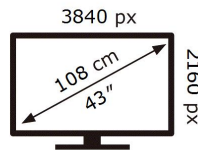

**ENERGY**

SAMSUNG

BE43A-H

**70** kWh/1000h

ABCDEF **G**

**103** kWh/1000h

2019/2013