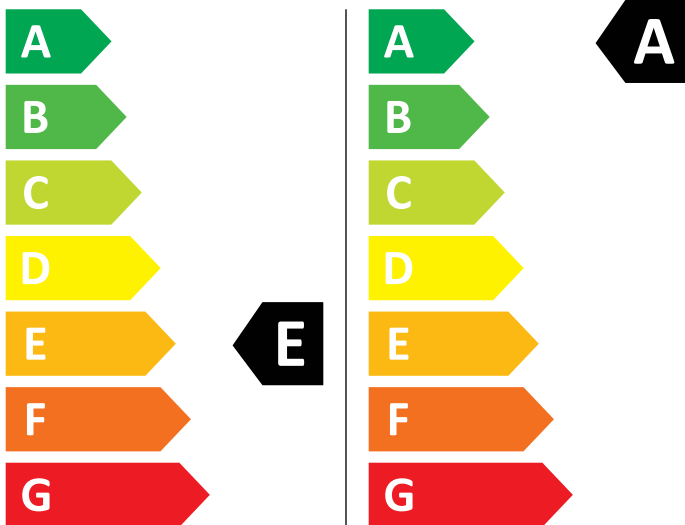

ENERG

AEG

L7WBEN69S 914605176

376 kWh/100

49 kWh/100

6,0 kg

9,0 kg

70 L