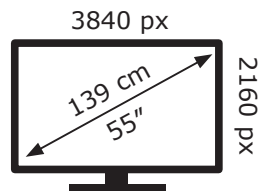

# ENERGY

LG Electronics

55NANO903NA

**95** kWh/1000h

ABCDEF**G**

**115** kWh/1000h

2019/2013