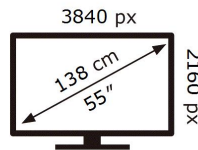

**ENERGY**

SAMSUNG

UE55AU8072U

**103** kWh/1000h

ABCDEF **G**

**125** kWh/1000h

2019/2013