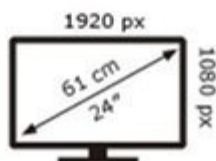

ENERG

WORTMANN/Terra

LCD/LED 2463W

17 kWh/1000h

2013/05/01