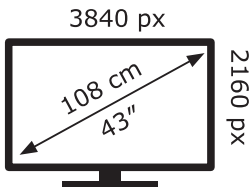

ENERG

STRONG

SRT 43UD6593

54 kWh/1000h

ABCDEF**G**

54 kWh/1000h

2019/2013