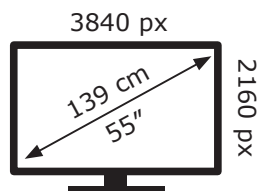

ENERGY

LG Electronics

OLED55CX3LA

106 kWh/1000h

ABCDEF**G**

188 kWh/1000h

2019/2013