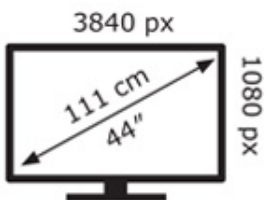

ENERG

LC-Power

LC-M44-DFHD-120

43 kWh/1000h

ABCDEF**G**

55 kWh/1000h

2019/2013