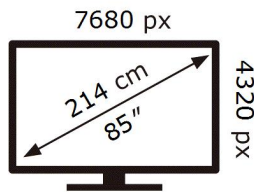

ENERG

SAMSUNG

QE85Q950TST

520 kWh/1000h

ABCDEF **G**

HDR

540 kWh/1000h

2019/2013