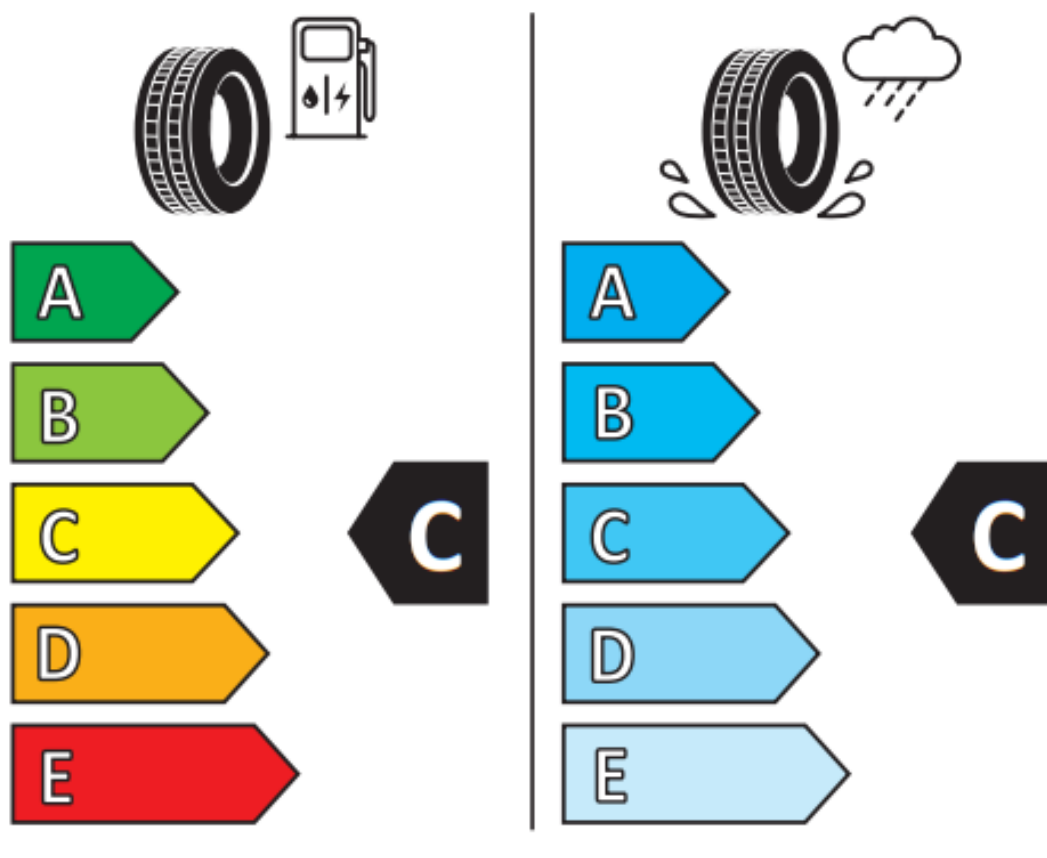

MADE IN CHINA

ENERG

ROADMARCH

3ERM420

215/70R15C 109/107 R

C2