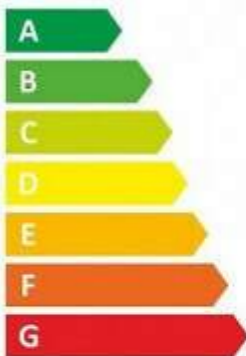

# ENERG

LIEBHERR

B 2830\_994382951

**A**

**65** kWh/annum

**162** L

AB**C**D