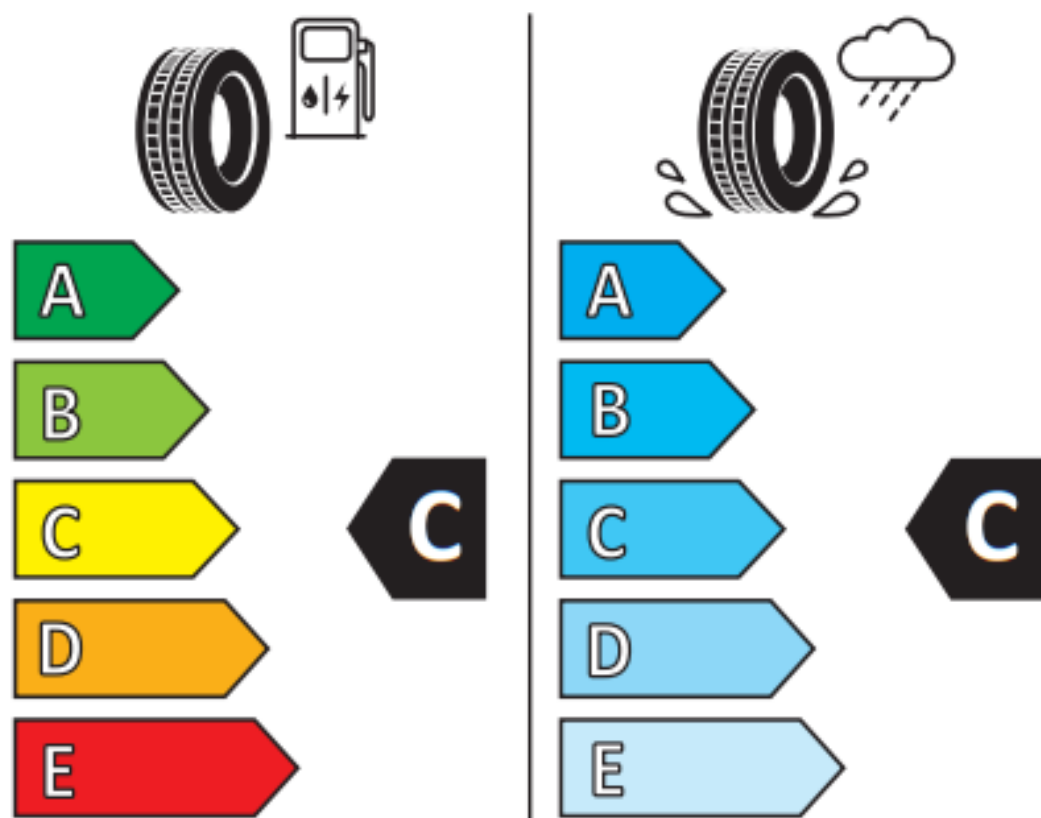

PRIME A/S

225/40

ZR18

92W XL

MADE IN CHINA

ENERG

ROADMARCH

2ERM456

225/40ZR18 92 W XL

C1

2020/740