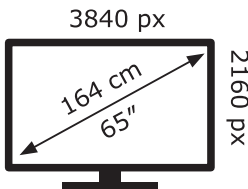

ENERG

STRONG

SRT 65UF8733

110 kWh/1000h

ABCDEF**G**

110 kWh/1000h

2019/2013