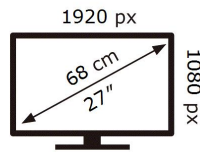

ENERGY

SAMSUNG

C27RG54FQU

33 kWh/1000h

2019/2013