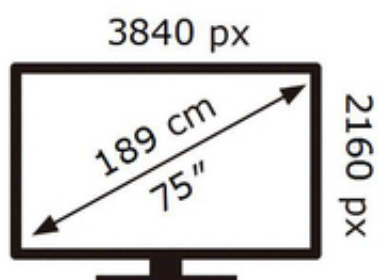

ENERGY

SAMSUNG

QE75QN90AAT

107 kWh/1000h

ABCDEF **G**

270 kWh/1000h

2019/2013