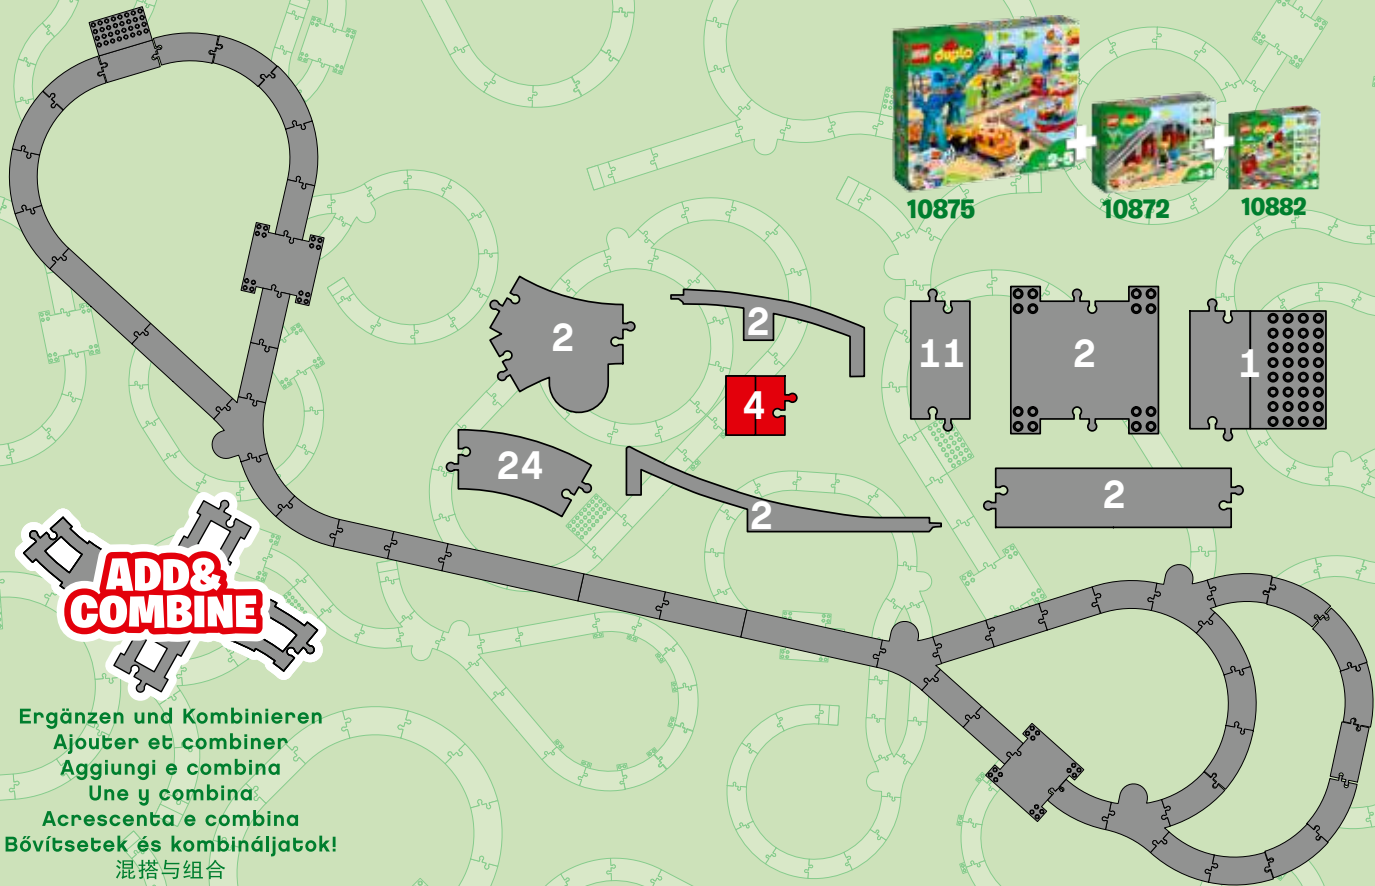

10875

10872

10882