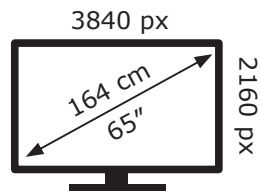

ENERG

LG Electronics

OLED65BX3LB

122 kWh/1000h

ABCDEF**G**

234 kWh/1000h

2019/2013