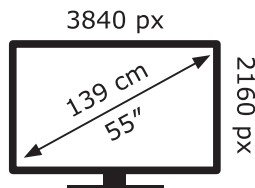

AW-200273

ENERGY

Panasonic

TX-55HZ980E

105 kWh/1000h

ABCDEF**G**

131 kWh/1000h

2019/2013