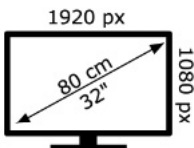

# ENERG

FINLUX

32-FFMG-5760

**32** kWh/1000h

ABCDEF**G**

**45** kWh/1000h

50626900

2019/2013