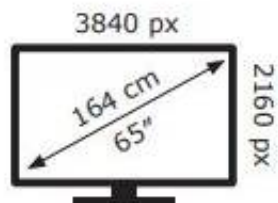

**ENERG** ⚡

LG Electronics

OLED65WX9LA

**145** kWh/1000h

ABCDEF**G**

**269** kWh/1000h

2019/2013