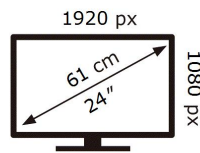

ENERGY

SAMSUNG

S24AG300NU

21 kWh/1000h

2019/2013