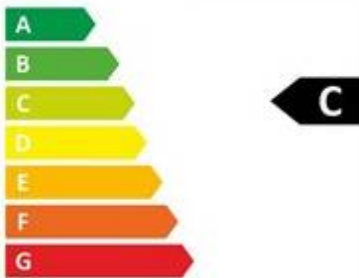

LIEBHERR

CBNstc 579i-994892451

181 kWh/annum

104 L

259 L

ABCD

1402/1/102