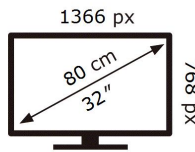

ENERGY

SAMSUNG

UE32T4302AK

31 kWh/1000h

ABCDEF **G**

41 kWh/1000h

2019/2013