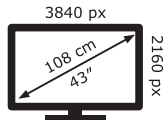

AW-200219

Panasonic

TX-43HX940E

65 kWh/1000h

ABCDEF**G**

115 kWh/1000h

2019/2013

TQF0EA0335