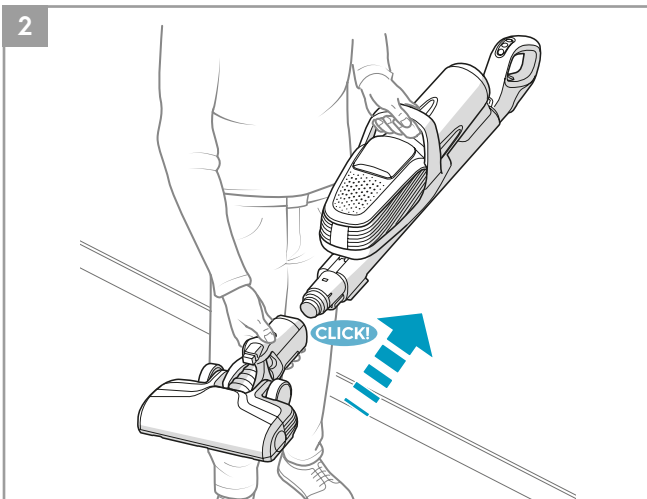

* PF91-6XXX, PF91-ANIMA, PF91-ALRGY