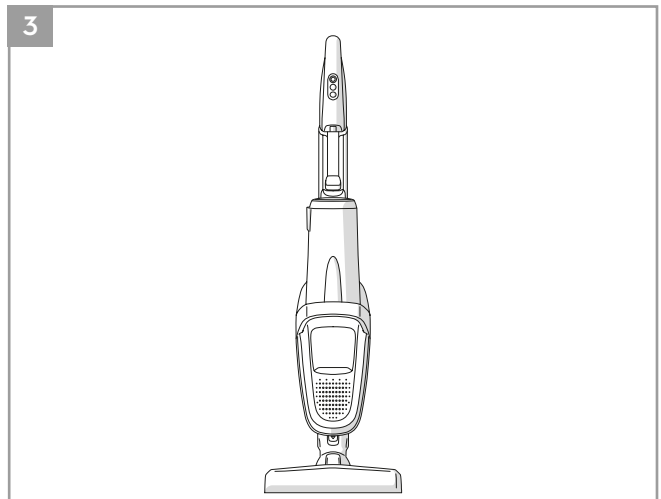

* PF91-6XXX, PF91-ANIMA, PF91-ALRGY