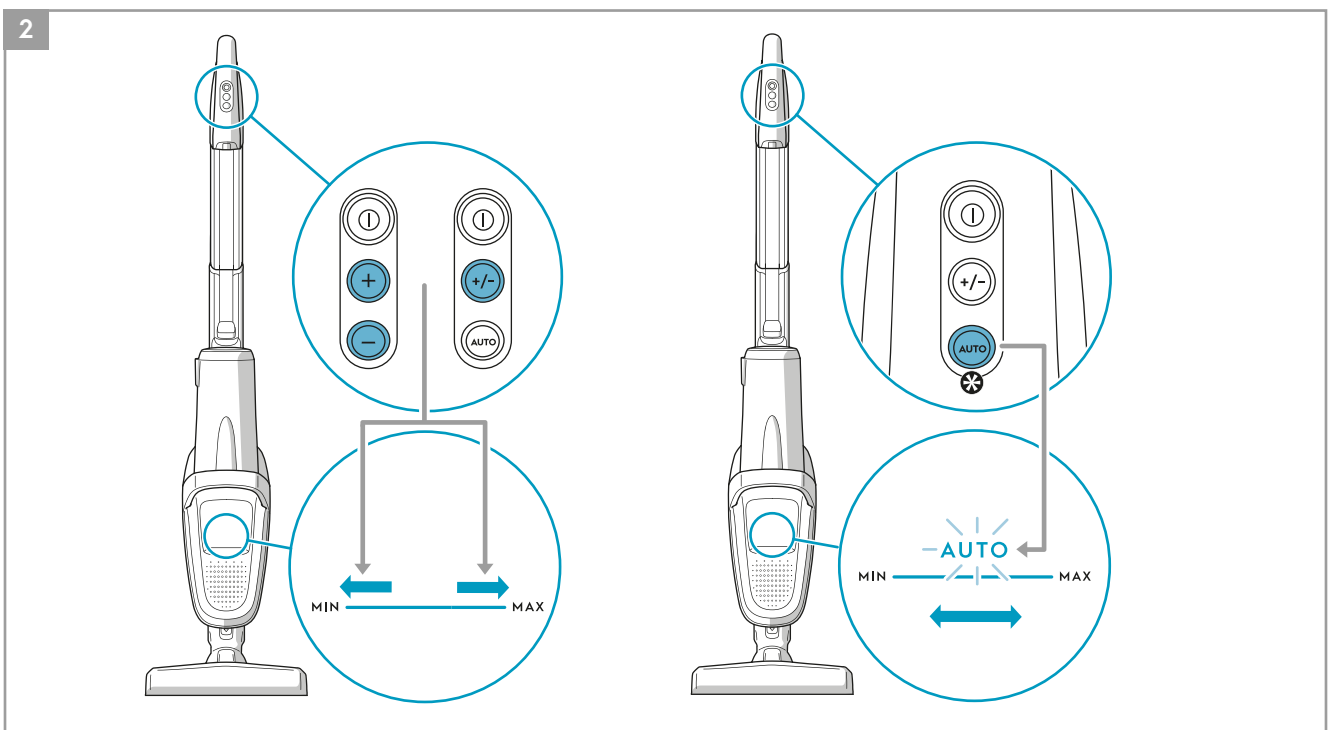

 **Main brush roll all-floors & carpet**
Ref: ESBA9
Part nr: 9009229478

 **Long flexible crevice nozzle**
Ref: ZE121
Part nr: 9009229619

 **Micro kit**
Ref: KIT05
Part nr: 9009229601

* PF91-6XXX, PF91-ANIMA, PF91-ALRGY

4

1

2

5

* Certain models only