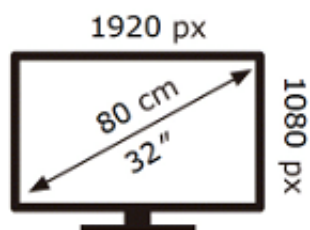

ENERG

SAMSUNG

QE32LS03TBK

60 kWh/1000h

ABCDEF **G**

65 kWh/1000h

2019/2013