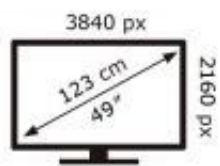

ENERG

SAMSUNG

HG49EJ690UB

108 kWh/1000h

ABCDEF **G**

HDR

154 kWh/1000h

2019/2013