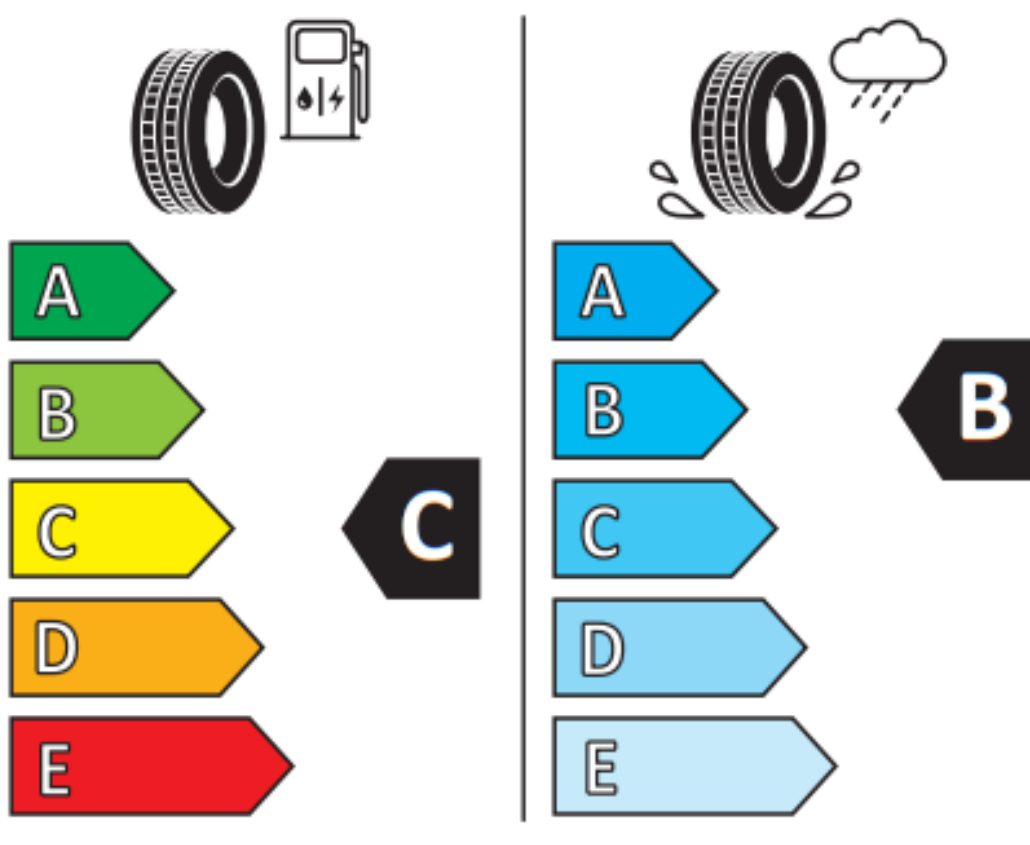

MADE IN CHINA

ENERG ⚡

ROADMARCH

2ERM013

245/45R19 102 W XL

C1