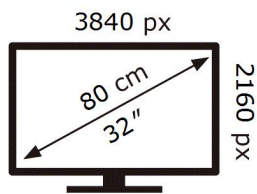

ENERG

SAMSUNG

F32TU870VR

39 kWh/1000h

ABCDEF **G**

HDR

59 kWh/1000h

2019/2013