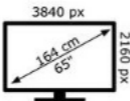

ENERG

FINLUX

65-FUG-9070

85 kWh/1000h

ABCDEF**G**

195 kWh/1000h

50656580

2019/2013