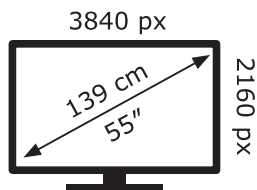

ENERG ⚡

LG Electronics

55NANO773PA

95 kWh/1000h

ABCDEF**G**

126 kWh/1000h

2019/2013