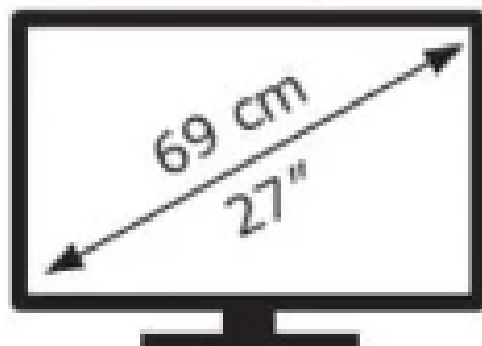

ENERGY

AOC

AG275QXN/EU

26 kWh/1000h

ABCDEF**G**

46 kWh/1000h

2560 px

1440 px