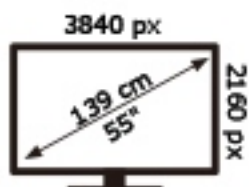

ENERG 

Panasonic

TX-55LX650E

64 kWh/1000h

ABCDEF **G**

123 kWh/1000h

2019/2013

50633585