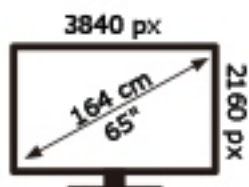

ENERG 

Panasonic

TX-65LX650E

85 kWh/1000h

ABCDEF **G**

149 kWh/1000h

2019/2013

50633664