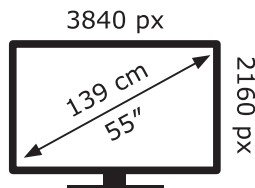

AW-200271

ENERGY

Panasonic

TX-55HZ2000E

114 kWh/1000h

ABCDEF**G**

145 kWh/1000h

2019/2013