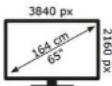

ENERG

JVC

LT-65VAQ8235

85 kWh/1000h

ABCDEF **G**

195 kWh/1000h

50650095

2016/2013