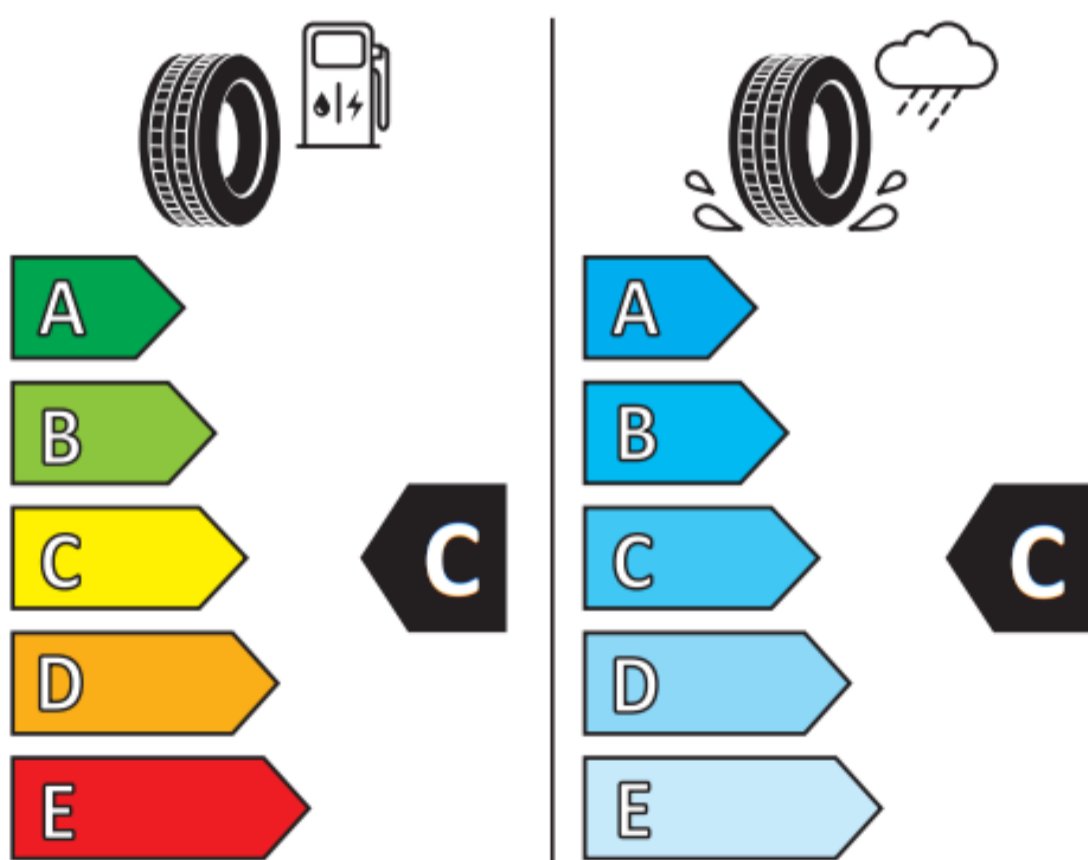

# ENERG

ROADMARCH

2ERM256

225/60R18 104 H XL

C1

2020/740