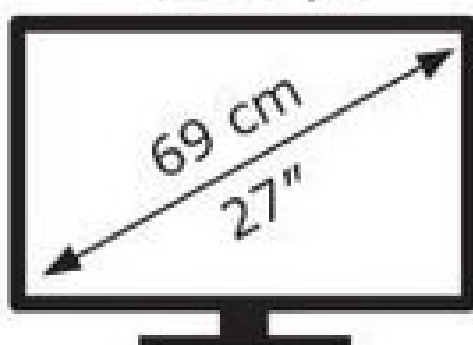

ENERG

ALIENWARE

AW2724HF

21 kWh/1000h

ABCDEF**G**

39 kWh/1000h

1920 px

1080 px