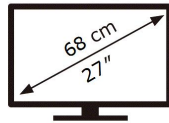

ENERGY

SAMSUNG

S27A700NWU

28 kWh/1000h

ABCDEF **G**

35 kWh/1000h

3840 px

2160 px