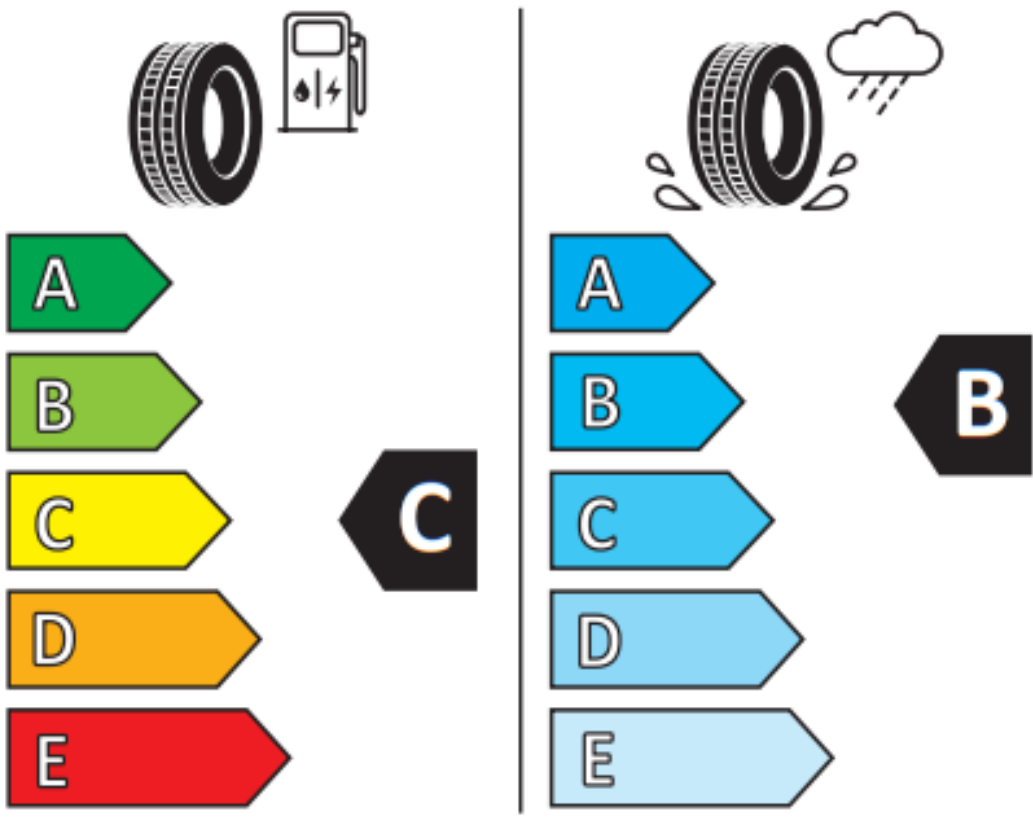

# ENERG

ROADMARCH

2ERM126

225/55R17 101 H XL

C1

2020/740