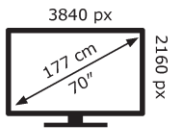

Orava

LT-ANDR70 A01

114 kWh/1000h

ABCDEF**G**
HDR
114 kWh/1000h

2019/2013