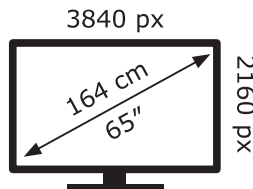

Panasonic

TX-65HX900E

83 kWh/1000h

ABCDEF**G**

148 kWh/1000h

2019/2013

TQF0EA0519