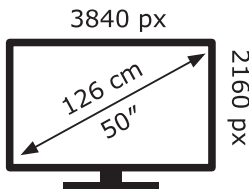

ENERG

STRONG

SRT 50UF8733

71 kWh/1000h

ABCDEF**G**

71 kWh/1000h

2019/2013