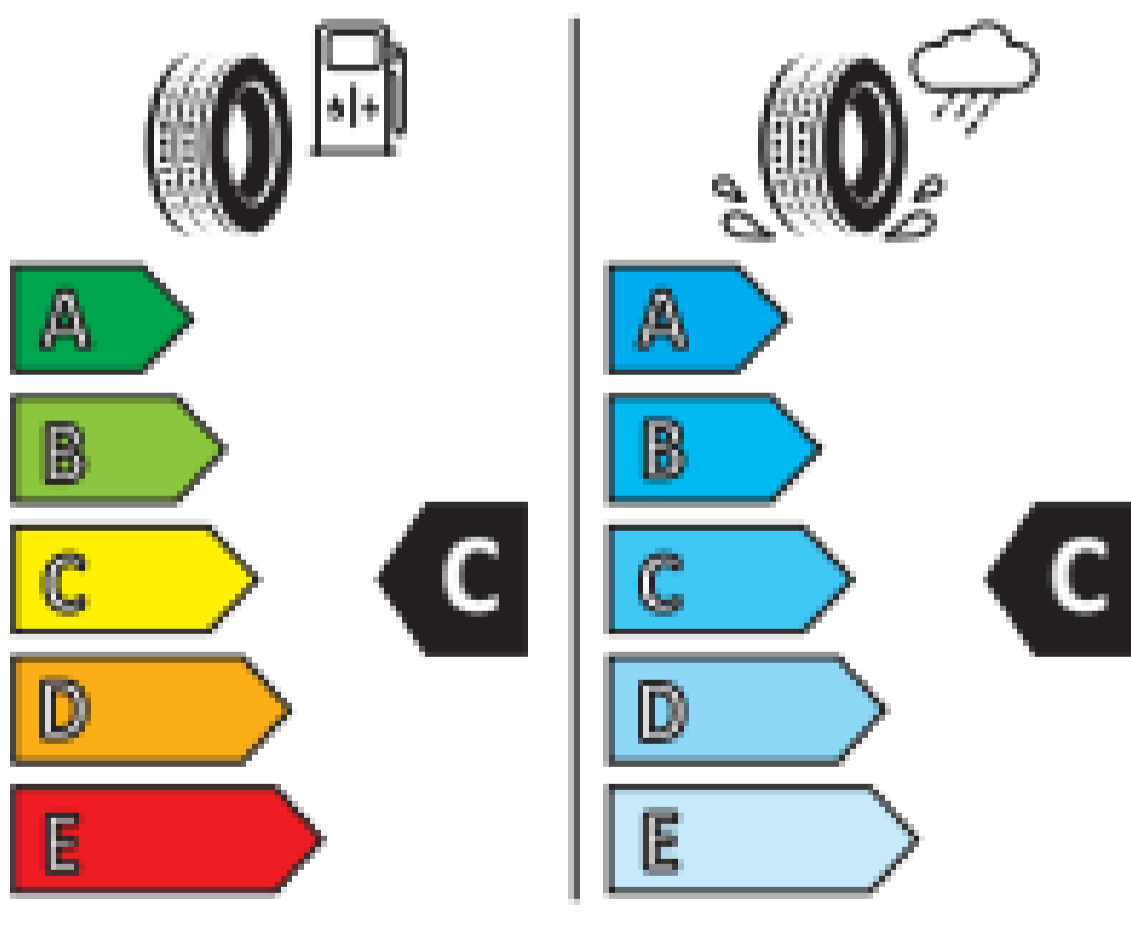

MADE IN CHINA

ENERG

ROADMARCH

2ERM584

215/65R16 98 H

C1