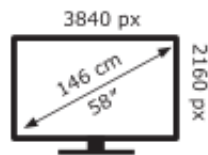

Panasonic

TX-58JXW834

95 kWh/1000h

ABCDEF**G**

134 kWh/1000h

2019/2013