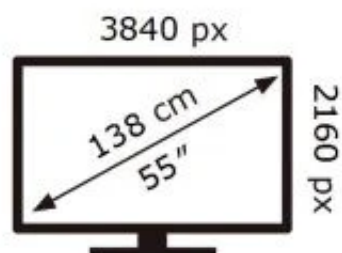

ENERG

SAMSUNG

QE55Q60AAU

77 kWh/1000h

ABCDEF **G**

140 kWh/1000h

2019/2013