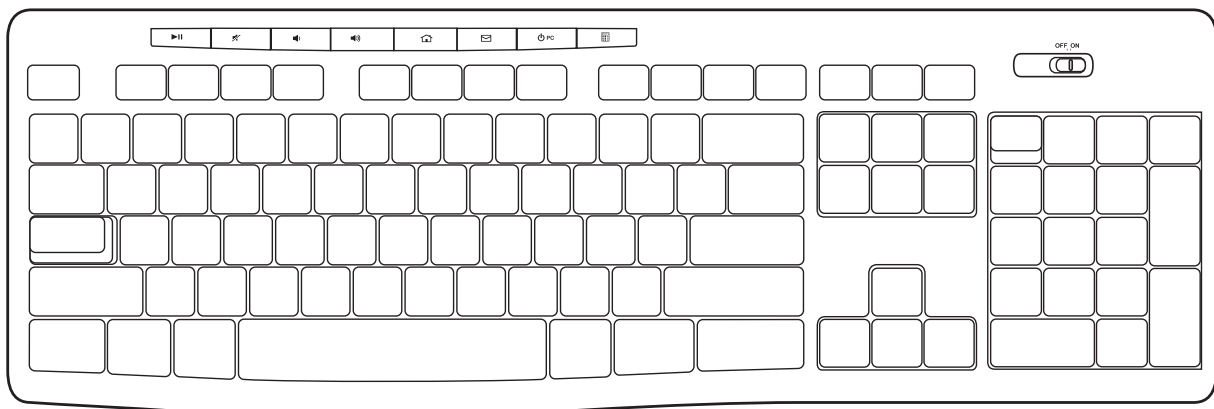

KEYBOARD FEATURES

Hot keys			
	Play / Pause		Mute volume
	Decrease volume		Increase volume
	Navigate to Internet home		Launch email application
	Place PC in standby mode		Launch calculator