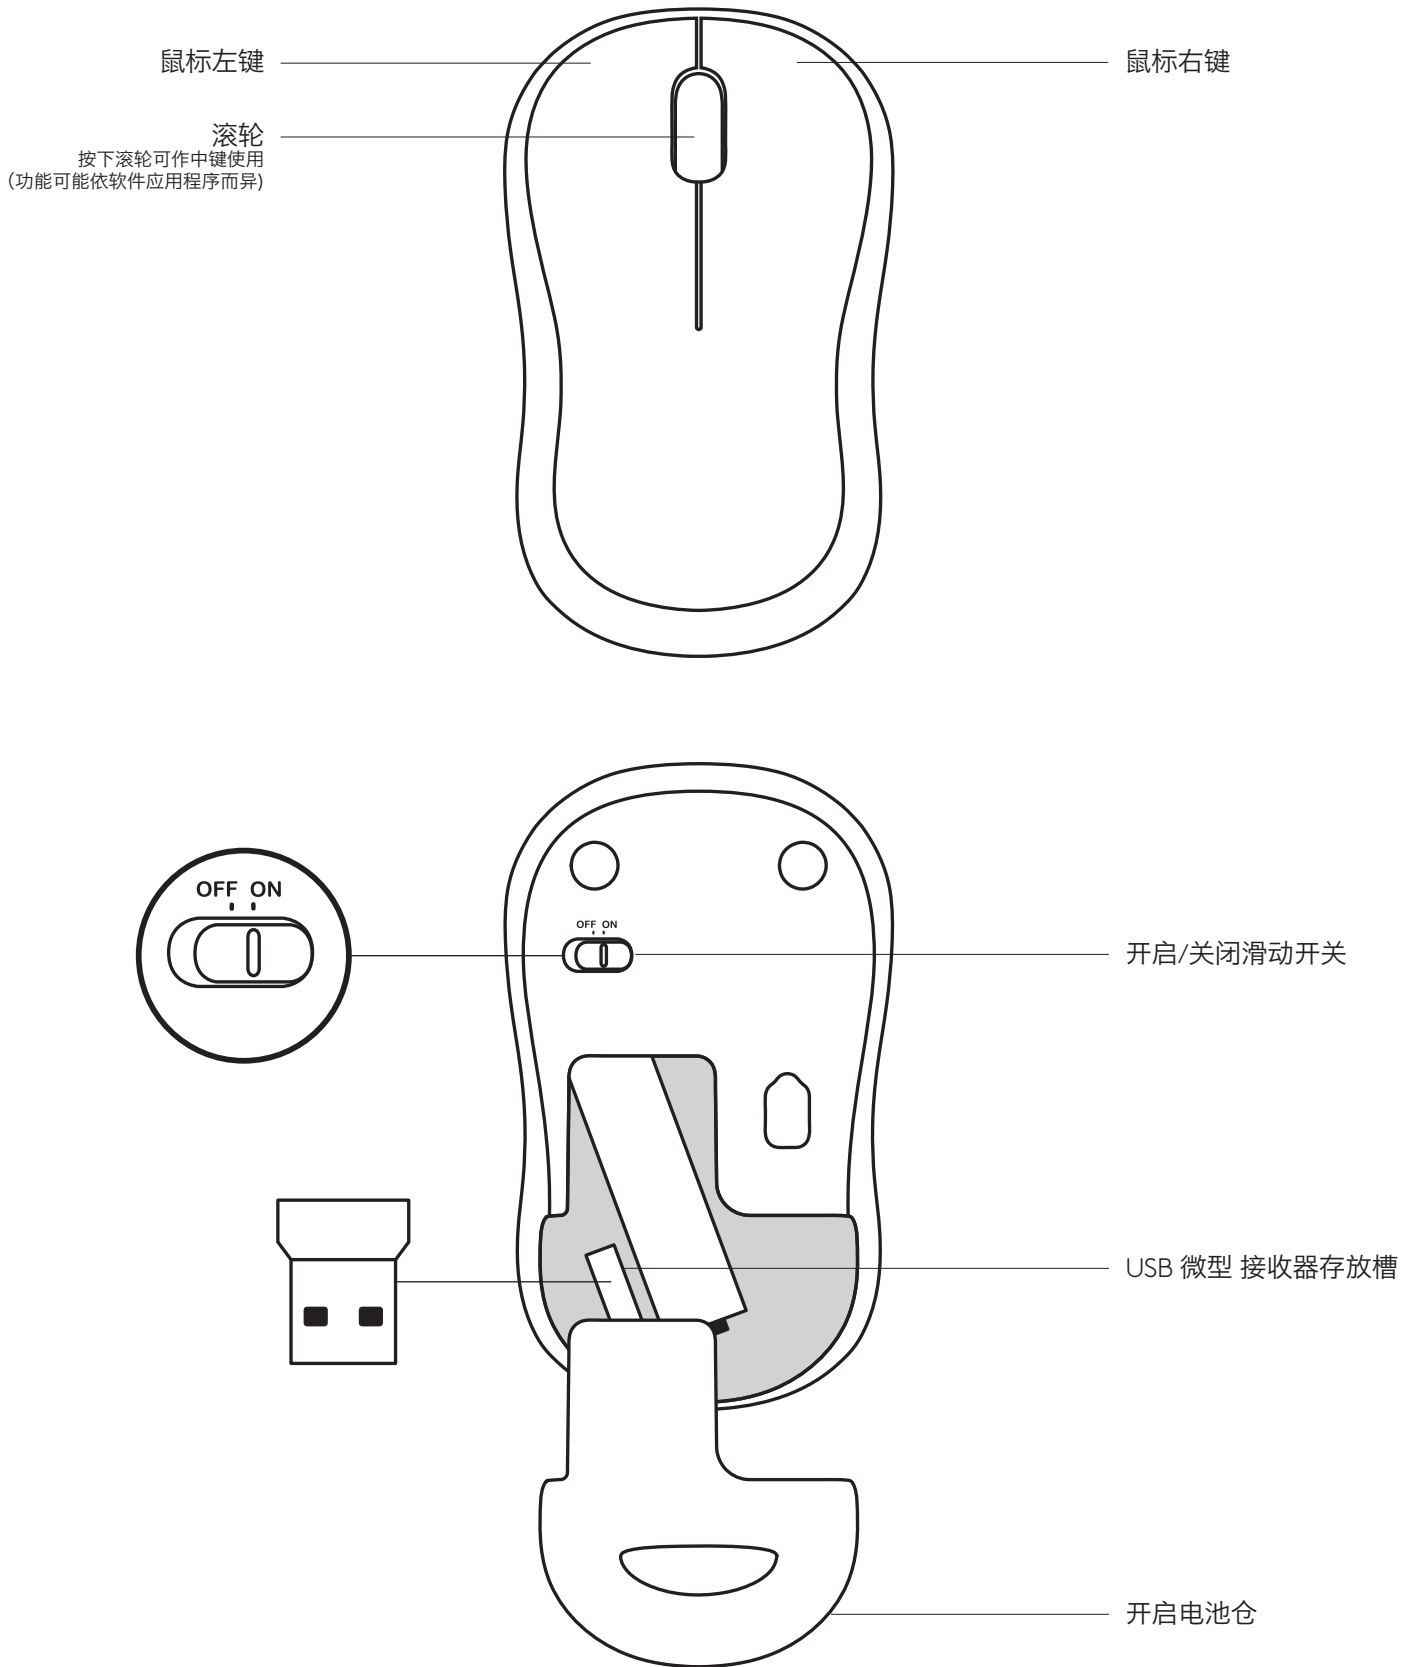

了解您的产品

鼠标功能