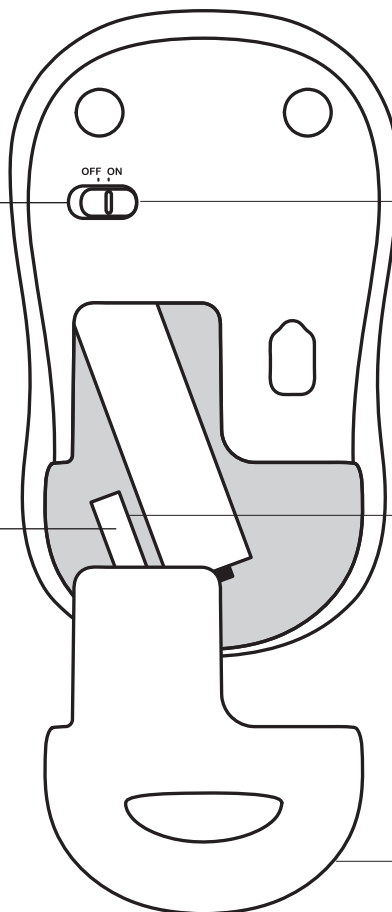

## MOUSE FEATURES

Left mouse buttons

Right mouse buttons

**Scroll wheel**

Press the wheel down for middle button (function can vary by software application)

On/Off slider switch

USB Nano receiver storage

Battery door release