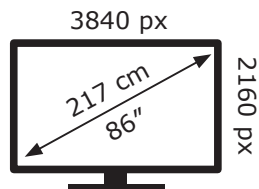

# ENERG

LG Electronics

86NANO903NA

**206** kWh/1000h

ABCDEF**G**

**288** kWh/1000h

2019/2013