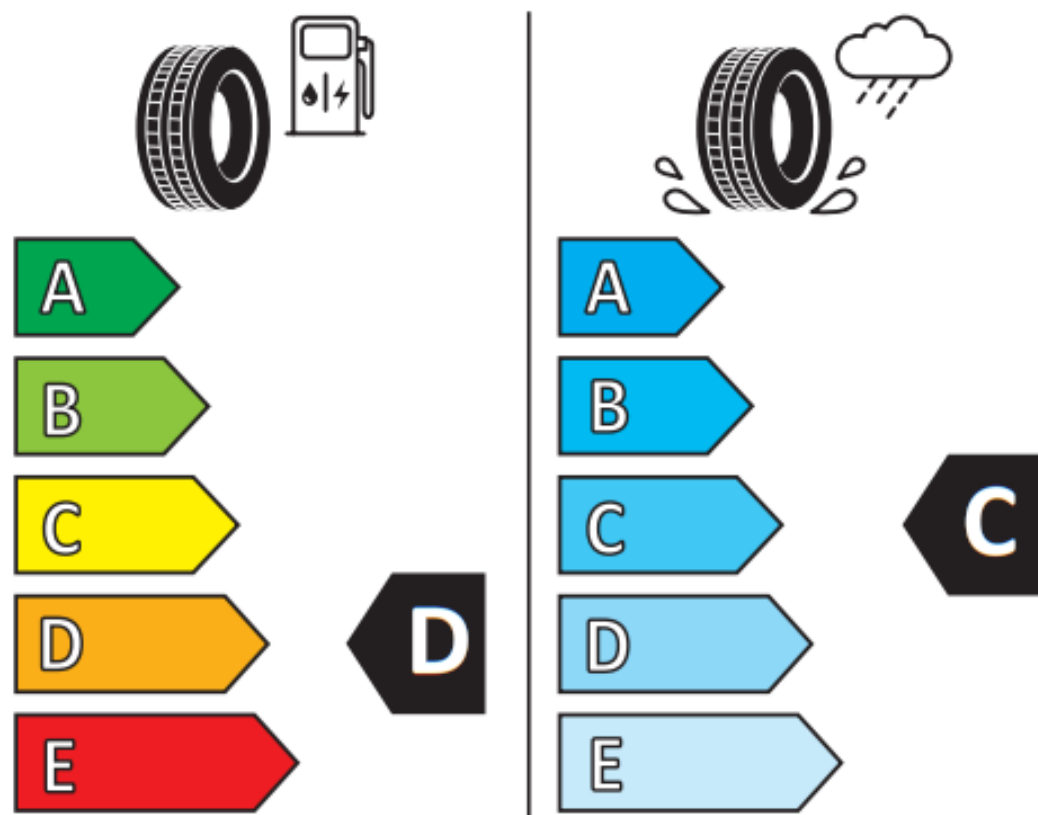

PRIMEMAX AT II

265/65

R17

112T

MADE IN CHINA

ENERG

ROADMARCH

2ERM089

265/65R17 112 T

C1

2020/740

UTQG 460 A A