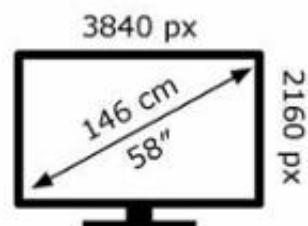

**ENERG** ⚡

Panasonic

TX-58JX800E

**95** kWh/1000h

ABCDEF**G**

**134** kWh/1000h

2019/2013